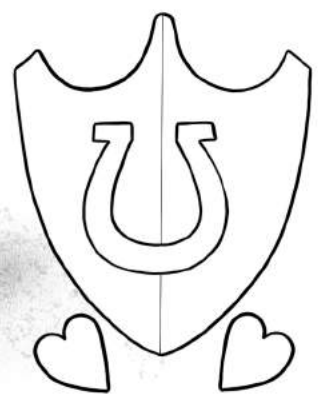

# HiTCH

Hitch's hair!  
Cut out and glue to  
top of his head!

HiTCH

Cut out head & hair!

Make a cut along the red line (1). Add glue (2) and stick glued area underneath to create cone (3). Add glue to the bottom part of the hair (4) and attach to top of the head (5). Add glue to ears and hair (7) and attach to coloring page (8).