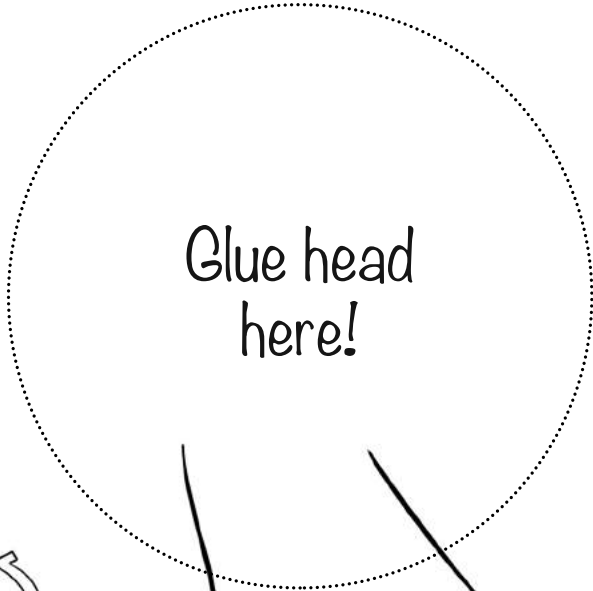

# HiTCH

Hitch's hair!  
Cut out and glue to  
top of his head!

HiTCH

Cut out head & hair!

Make a cut along the red line (1). Add glue (2) and stick glued area underneath to create cone (3). Add glue to the bottom part of the hair (4) and attach to top of the head (5). Add glue to ears and hair (7) and attach to coloring page (8).